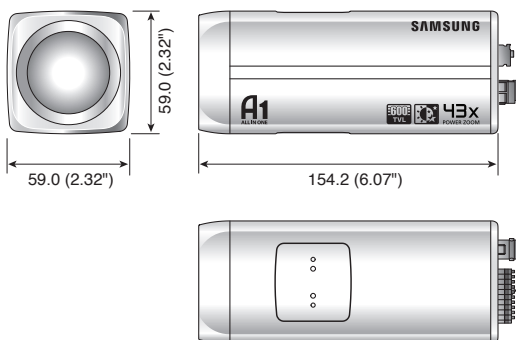

Accessories (optional):

Dimensions

Unit : mm (inch)

Technical Specifications

	SCZ-3430N/2430N	SCZ-3430P/2430P
VIDEO		
Imaging Device	1/4" Ex-view HAD CCD (Double scan) : SCZ-3430, 1/4" Super HAD CCD : SCZ-2430	
Total Pixels	811(H) x 508(V)	795(H) x 596(V)
Effective Pixels	768(H) x 494(V)	752(H) x 582(V)
Scanning System	2 : 1 Interlace	
Synchronization	Internal / Line lock	
Frequency	H : 15.734KHz / V : 59.94Hz	H : 15.625KHz / V : 50Hz
Horizontal Resolution	Color : 600TV lines, B/W : 700TV lines	
Min. Illumination	Color : 0.7Lux@F1.65 (50IRE), 0.001Lux (Sens-up, 512x) : SCZ-3430 0.2Lux@F1.65 (50IRE), 0.0004Lux (Sens-up, 512x) : SCZ-2430 B/W : 0.07Lux@F1.65 (50IRE), 0.0002Lux (Sens-up, 512x) : SCZ-3430 0.02Lux@F1.65 (50IRE), 0.00004Lux (Sens-up, 512x) : SCZ-2430	
S / N Ratio	52dB (AGC off, Weight on)	
Video Output	CVBS : 1.0 Vp-p / 75Ω composite	
LENS		
Focal Length (Zoom Ratio)	3.2 ~ 138.5mm (Optical 43x)	
Max. Aperture Ratio	1: 1.65(Wide) ~ 3.7(Tele)	
Angular Field of View	H : 61.22°(Wide) ~ 1.47°(Tele) / V : 47.16°(Wide) ~ 1.1°(Tele)	
Min. Object Distance	1m (3.28ft)	
Focus Control	Auto / Manual / One AF	
Zoom Movement Speed	3.2sec (Wide to tele)	
OPERATIONAL		
On Screen Display	English, Japanese, Spanish, French, Portuguese, Taiwanese, Korean	English, French, German, Spanish, Italian, Chinese, Russian, Polish, Czech, Romanian, Serbian, Swedish, Danish, Turkish, Portuguese
Camera Title	Off / On (Displayed 54 characters)	
Day & Night	Day / Night / Auto / Ext	
Backlight Compensation	Off / On (Area setting)	
Wide Dynamic Range	128x (52dB): SCZ-3430	160x (52dB): SCZ-3430
Contrast Enhancement	XDR (Off / Low / Mid / High)	
Digital Noise Reduction	Adaptive 3D+2D (Off / Low / Mid / High / User)	
Digital Image Stabilization	Off / On	
Motion Detection	Off / Tracking / Detection	
Privacy Masking	Off / On (12 programmable zones with polygonal masking)	
Sens-up (Frame Integration)	2x ~ 512x	
Gain Control	Off / On	
White Balance	ATW1 / ATW2 / AWC (Manual) / 3200K / 5600K	
Electronic Shutter Speed	1/60 ~ 1/120,000sec	1/50 ~ 1/120,000sec
Digital Zoom	Off / On (1x ~ 16x)	
Flip	Off / H / V / H/V	
Profile	Standard / ITS / Backlight / Day & Night / Gaming / Custom	
VPS	Off / On : SCZ-3430	
Intelligent Video	Fixed / Moved	
PIP	Off / On	
Schedule	Day / Time	
Alarm	1 Out	
Communication	Coaxial control, RS-485	
Protocol	Coax : CCVC RS-485 : Samsung-T/E, Pelco-D/P, Panasonic, Bosch, Honeywell, Vicon	
ENVIRONMENTAL		
Operating Temperature / Humidity	-10°C ~ +50°C (+14°F ~ +122°F) / Less than 90% RH	
ELECTRICAL		
Input Voltage	Dual (24V AC & 12V DC ±10%)	Dual (24V AC & 12V DC ±10%)
Power Consumption	Max. 3.0W	
MECHANICAL		
Color / Material	Silver / Aluminum, Steel	
Dimensions (WxHxD)	59.0 x 59.0 x 154.2mm (2.32" x 2.32" x 6.07")	59.0 x 59.0 x 154.2mm (2.32" x 2.32" x 6.07")
Weight	564g (1.24 lb)	564g (1.24 lb)