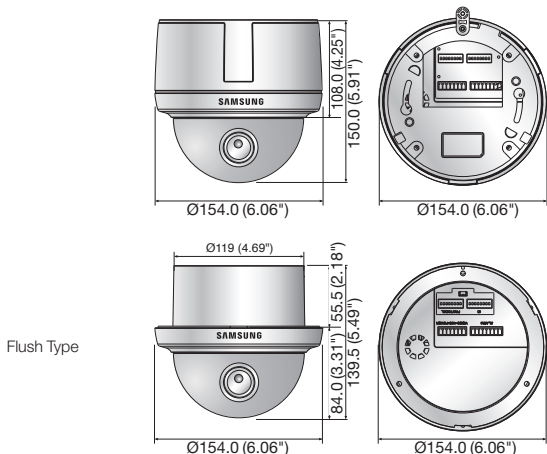

### Key Features

- High resolution of 600TV lines (Color), 700TV lines (B/W)
- Min. illumination 0.2Lux@F1.67 (Color), 0.004Lux (B/W)
- Powerful 12x zoom (3.94 ~ 46.05mm), Digital 16x
- True Day & Night (ICR), MD, SSNRIII
- Coax : Pelco-C (Coaxitron), RS-485, 24V AC

### Dimensions

Unit : mm (inch)